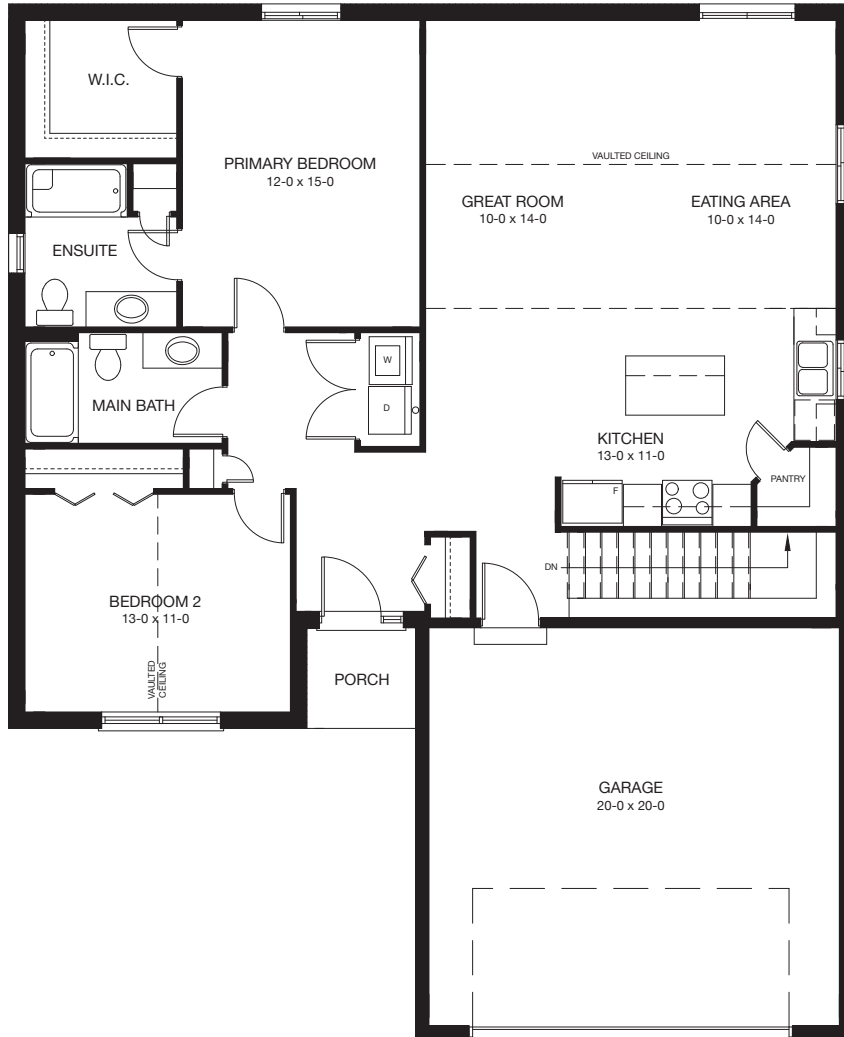

# THE ELMWOOD

1422 SQ.FT.

**McDONALD** Homes

Plans and specifications are subject to change without notice. Actual usable floor space may vary from stated floor area. Illustrations are artists concept only and may show optional features not included in base price. See sales representative for further information. E. & O. E.